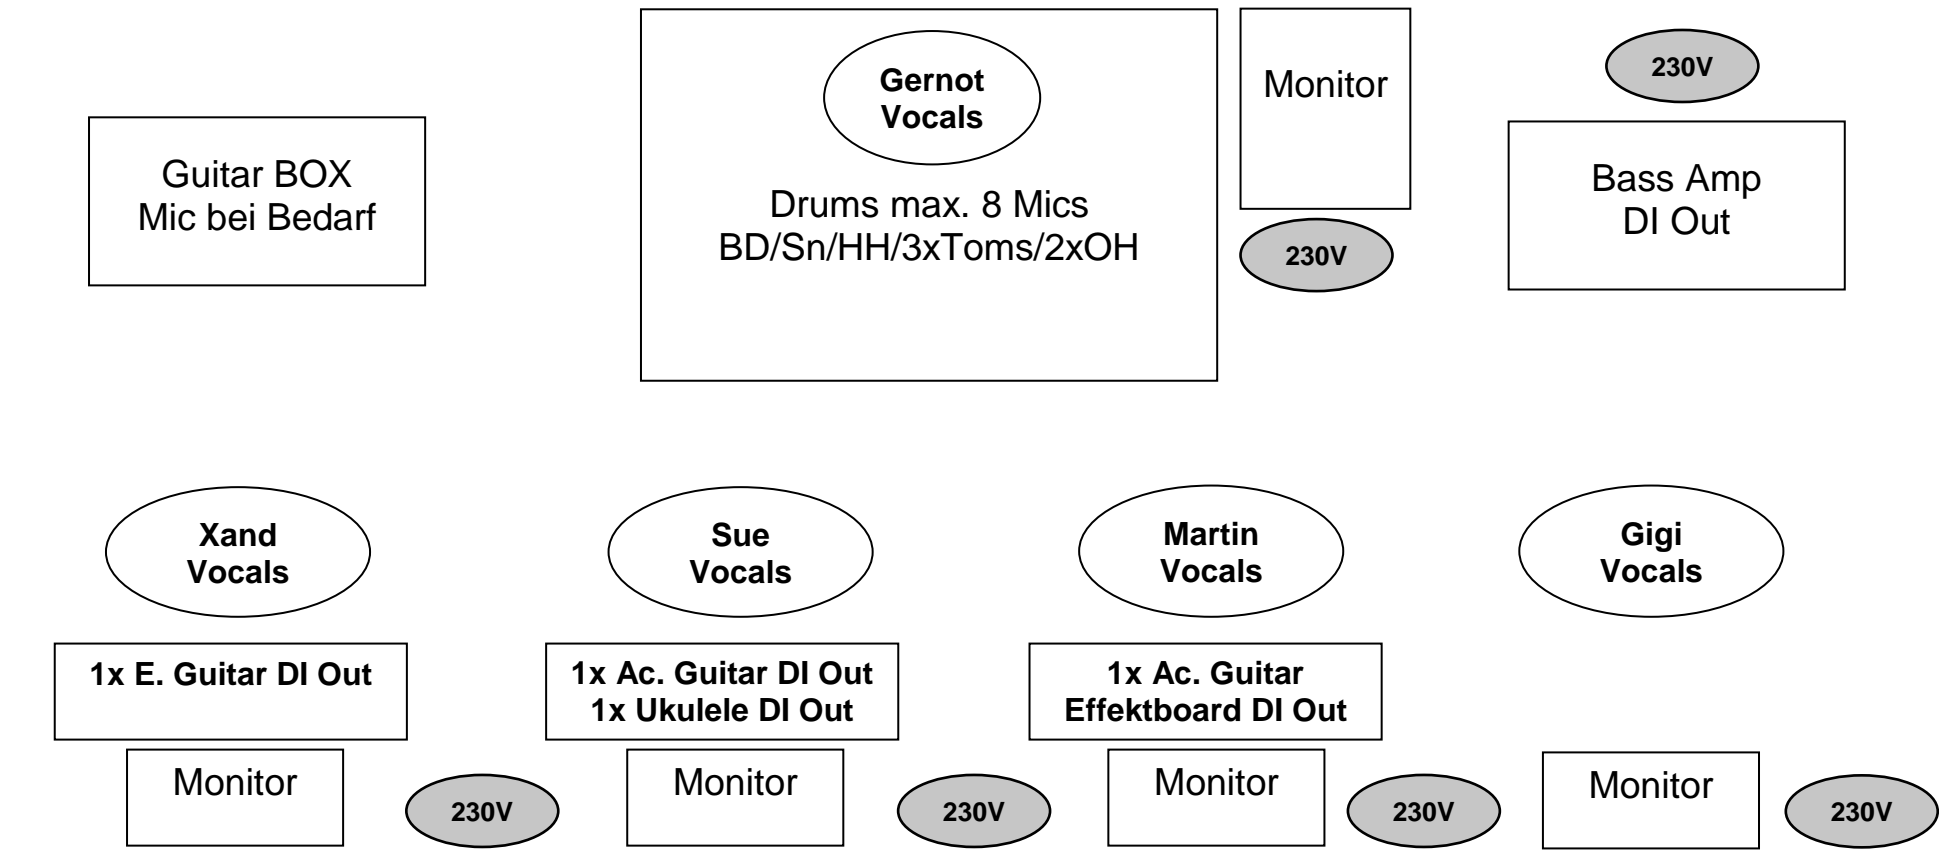

STAGE RIDER WEAR SUNDAY

Bühnengröße min. 6x3m

front stage

Stand 05/2019

Details

Kanal	Instrument	Mic / DI
1	Bass drum	Dyn. Mic
2	Snare drum	Dyn. Mic
3	Small tom	Dyn. Mic
4	Middle tom	Dyn. Mic
5	Floor tom	Dyn. Mic
6	Hi-hat	Dyn. Mic
7	Overhead left	Kondensator Mic
8	Overhead right	Kondensator Mic
9	Electric guitar Xand	DI Out (XLR)
10	Acoustic guitar Sue	DI (Klinke)
11	Ukulele Sue	DI (Klinke)
12	Acoustic / Electric guitar Martin	DI aus Effektboard (Klinke)
13	Electric bass Gigi	DI Out (XLR)
14	Lead vocals Sue	Dyn. Mic
15	Vocals Xand	Dyn. Mic
16	Vocals Martin	Dyn. Mic
17	Vocals Gigi	Dyn. Mic
18	Vocals Gernot	Dyn. Mic